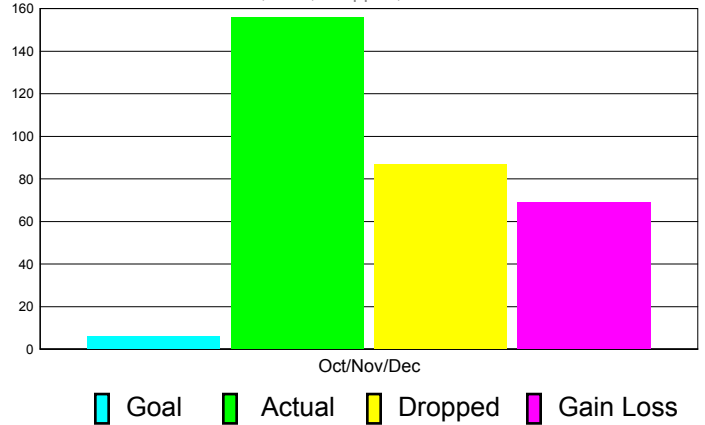

Club Results 2011-2012

Goal, New, Dropped, Gain/Loss

MEMBERSHIP

**Membership Results
2011-2012**

**Membership
2010-2011**

Month	Net Memb Goal	Actual New Memb	Actual Dropped Memb	Gain/Loss of Memb	Gain/ Loss of Memb
Oct/Nov/Dec	6	156	87	69	-10
Totals	6	156	87	69	-10

Membership Results 2011-2012

Goal, New, Dropped, Gain/Loss

Comparison of Club Gain/Loss

Current Year Compared to the Previous Year

Comparison of Membership Gain/Loss

Current Year Compared to the Previous Year